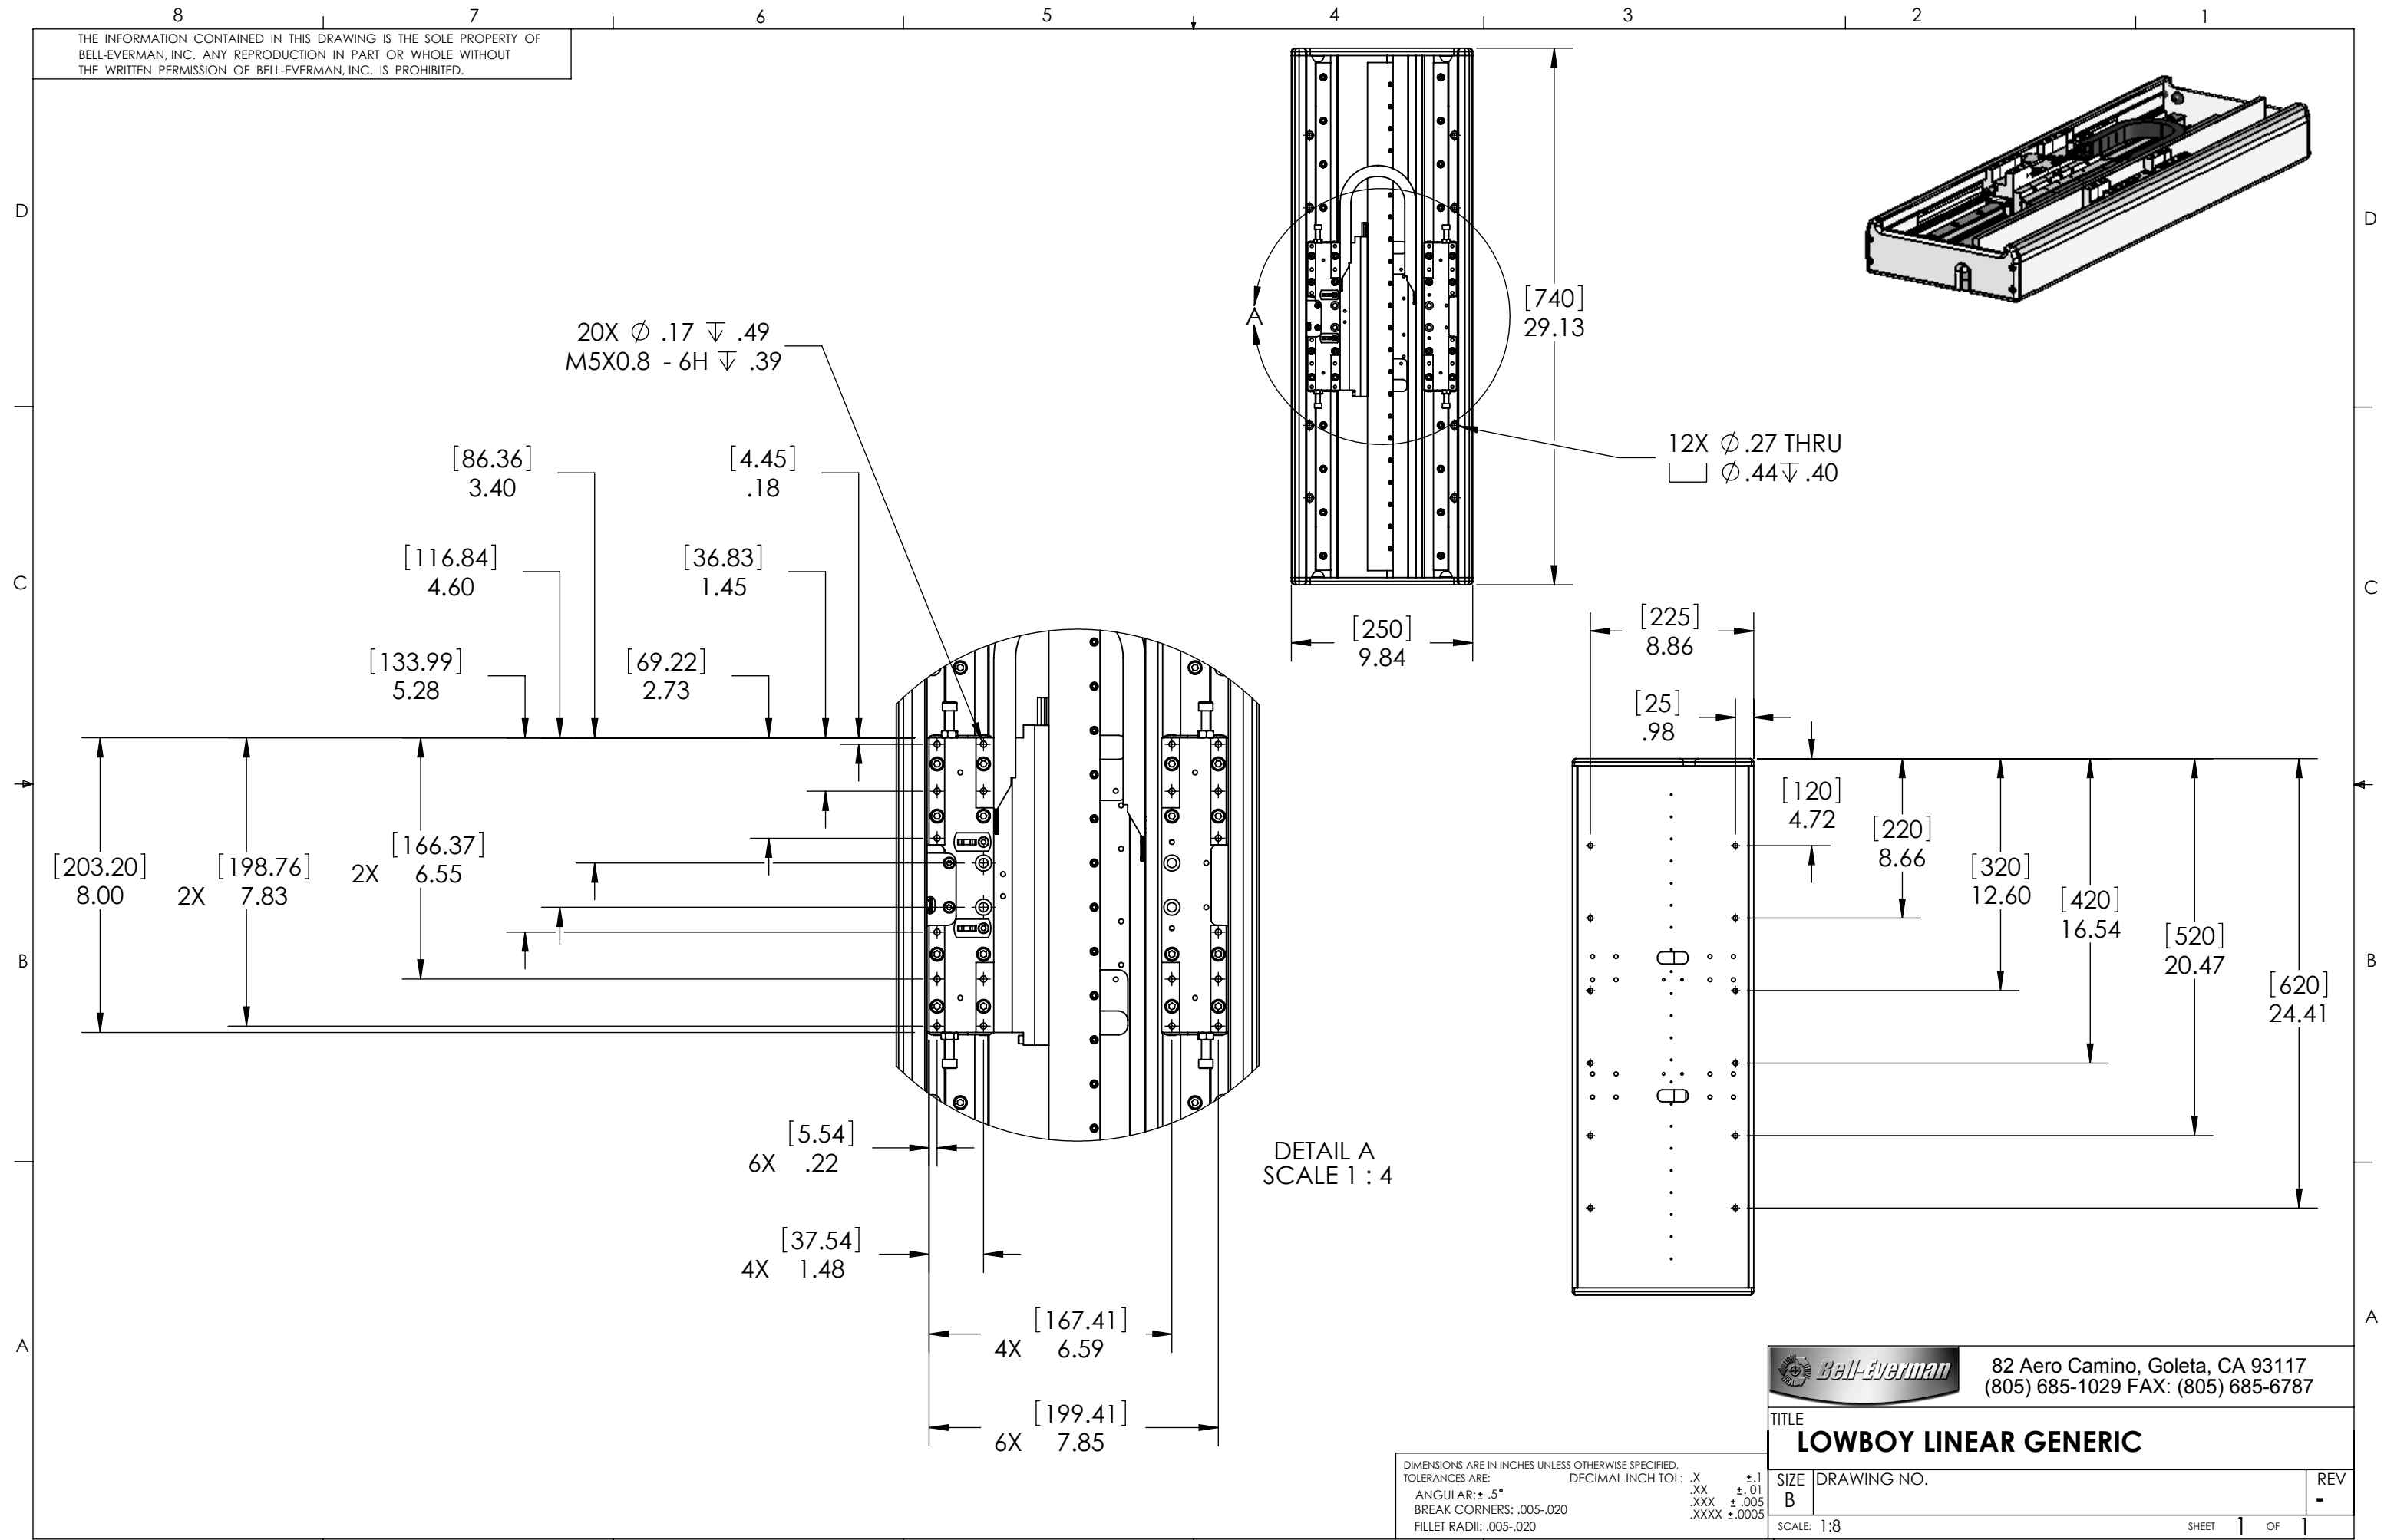

THE INFORMATION CONTAINED IN THIS DRAWING IS THE SOLE PROPERTY OF BELL-EVERMAN, INC. ANY REPRODUCTION IN PART OR WHOLE WITHOUT THE WRITTEN PERMISSION OF BELL-EVERMAN, INC. IS PROHIBITED.

DIMENSIONS ARE IN INCHES UNLESS OTHERWISE SPECIFIED.
 TOLERANCES ARE: DECIMAL INCH TOL: X \pm .1
 .XX \pm .01
 .XXX \pm .005
 .XXXX \pm .0005
 ANGULAR: \pm .5°
 BREAK CORNERS: .005-.020
 FILLET RADII: .005-.020

		82 Aero Camino, Goleta, CA 93117 (805) 685-1029 FAX: (805) 685-6787	
TITLE			
LOWBOY LINEAR GENERIC			
SIZE	DRAWING NO.		REV
B			-
SCALE: 1:8		SHEET 1 OF 1	